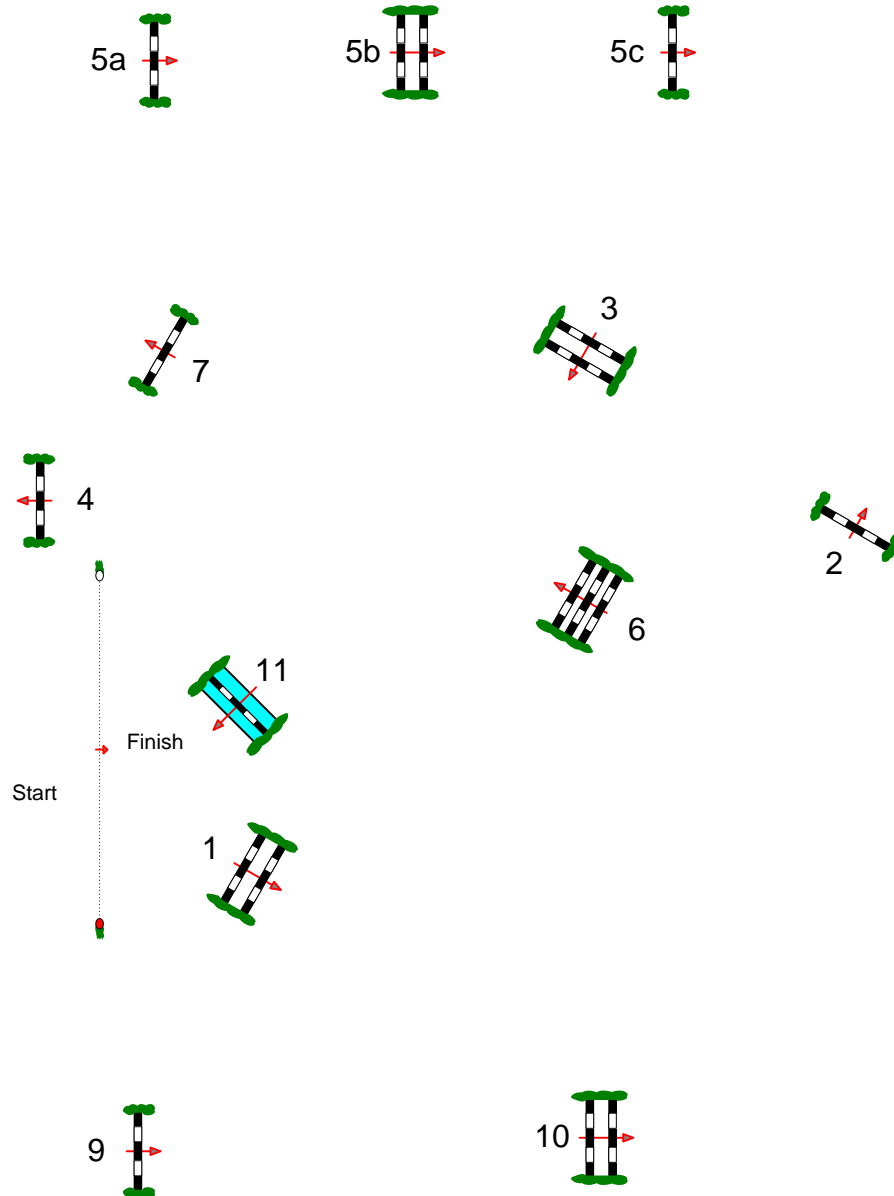

Height: 1,15 m

Speed: 350 m/min

Length: 540 m

Time allowed: 93 sec

Time limit: 186 sec

Obstacles: 11

Efforts: 13

JURY