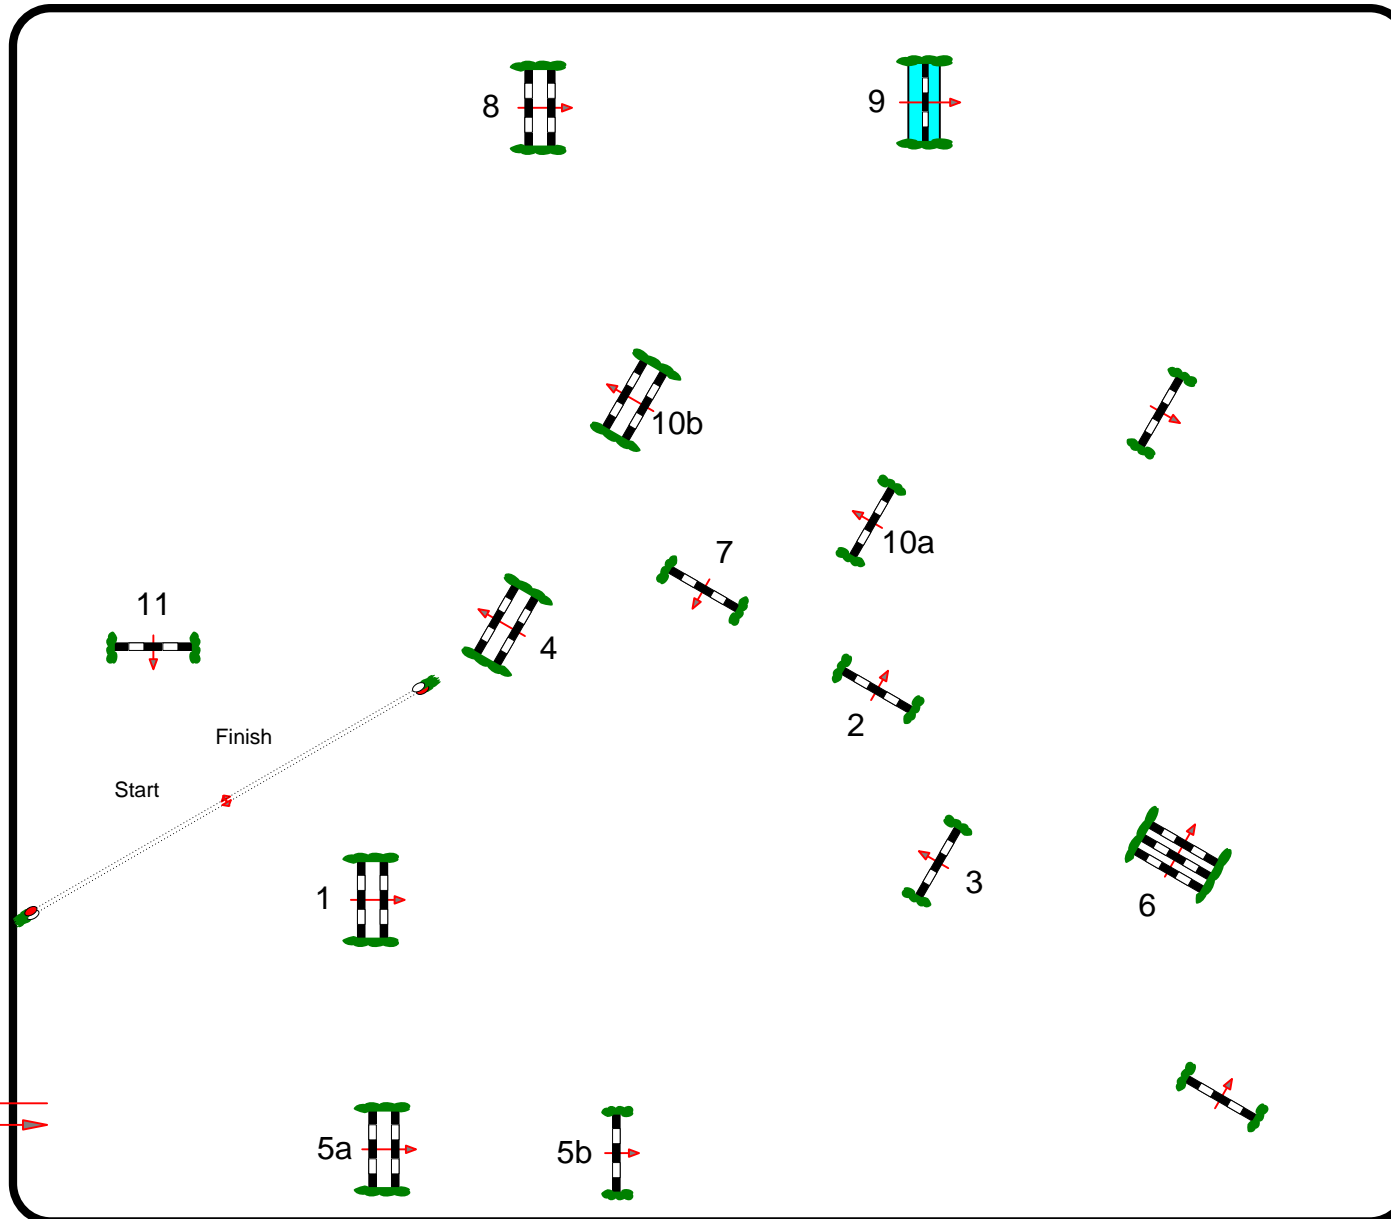

Internationale Vielseitigkeit Everswinkel 2013

Class No.: 1

Showjumping

Competition against the clock

Sunday, 5th May 2015

Start: 10:00

Table: A

FEI RG / Art. /Art. FEI § 535 ff.

Height: 1,15 m

Speed: 350 m/min

Length: 590 m

Time allowed: 101 sec

Time limit: 202 sec

Obstacles: 11

Efforts: 13